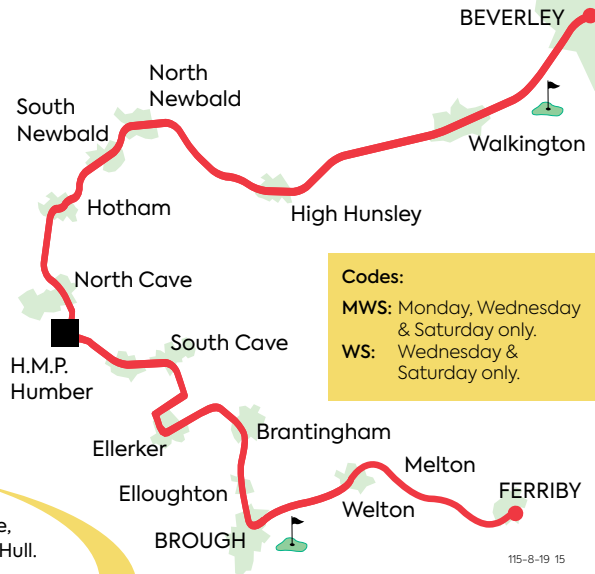

Ferriby : Brough : Brantingham : South Cave : North Cave : Beverley

Monday, Wednesday & Saturday

	MWS	WS
Ferriby Melton Road.....	0845	1315
Ferriby Corby Park.....	0850	1320
Melton Bottom.....	0853	1323
Brough Welton Road.....	0858	1328
Brough Morrisons.....	0859	1329
Elloughton EY Depot.....	0905	1335
Brantingham Village.....	0908	1338
Ellerker Village.....	0911	1341
South Cave Market Place.....	0916	1346
South Cave West End.....	0920	1350
H.M.P. Humber Everthorpe.....	0925	1355
H.M.P. Humber Wolds.....	0926	1356
North Cave Memorial.....	0929	1359
Hotham.....	0935	1405
North Newbald Church Mount.....	0940	1410
Walkington L. Weighton Crossroads..	0953	1423
Beverley Bus Station.....	1005	1435

	MWS	WS
Beverley Bus Station.....	1200	1655
Walkington L. Weighton Crossroads..	1212	1707
North Newbald Church Mount.....	1225	1720
Hotham.....	1230	1725
North Cave Memorial.....	1237	1732
H.M.P. Humber Wolds.....	1239	1734
H.M.P. Humber Everthorpe.....	1240	1735
South Cave West End.....	1244	1739
South Cave Market Place.....	1248	1743
Ellerker Village.....	1252	1747
Brantingham Village.....	1256	1751
Elloughton EY Depot.....	1300	1755
Brough Morrisons.....	1304	1759
Brough Welton Road.....	1305	1800
Melton Bottom.....	1309	1804
Ferriby Melton Road.....	1311	1806
Ferriby Corby Park.....	1316	1811

This service is provided with financial support from East Riding of Yorkshire Council.

BusLine: 01482 59 29 29
eastyorkshirebuses.co.uk

Local Bus Travel Centre,
Paragon Interchange, Hull.

Service

143

Ferriby :
Brough :
South Cave :
H.M.P. Humber :
North Newbald :
Beverley :

Brough
Service 143
Beverley
Everthorpe
H.M.P. Humber

Walkington
Newbald
Ferriby
Elloughton
Brantingham
Flerker